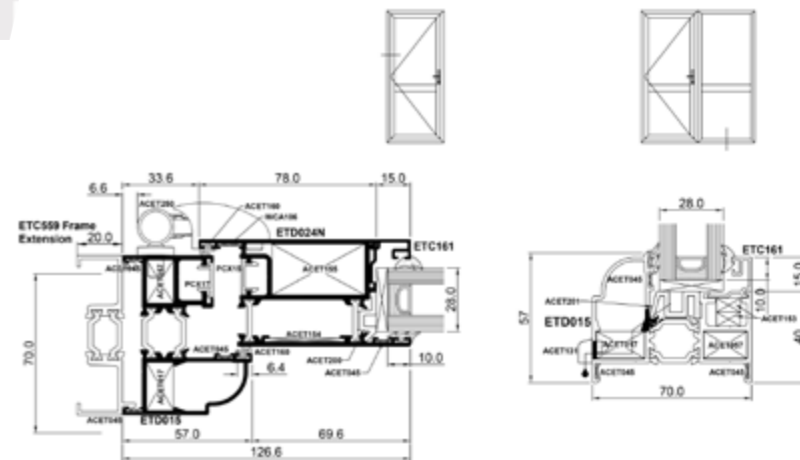

INLINE

OFFSET

DESIGN CONSCIOUS

Brushed Stainless Steel Bar Handles have been chosen to complete the look of the Hallmark Aluminium Collection creating a beautifully contemporary entrance door.

Inline 1200mm internal bar handles & 1200mm external off-set bar handles are available.

A general arrangement detailing the Smart Alitherm door outer profile and low threshold (below). Shash profile illustrations are available depending on opening requirements. Please ask for details.

DOOR FURNITURE