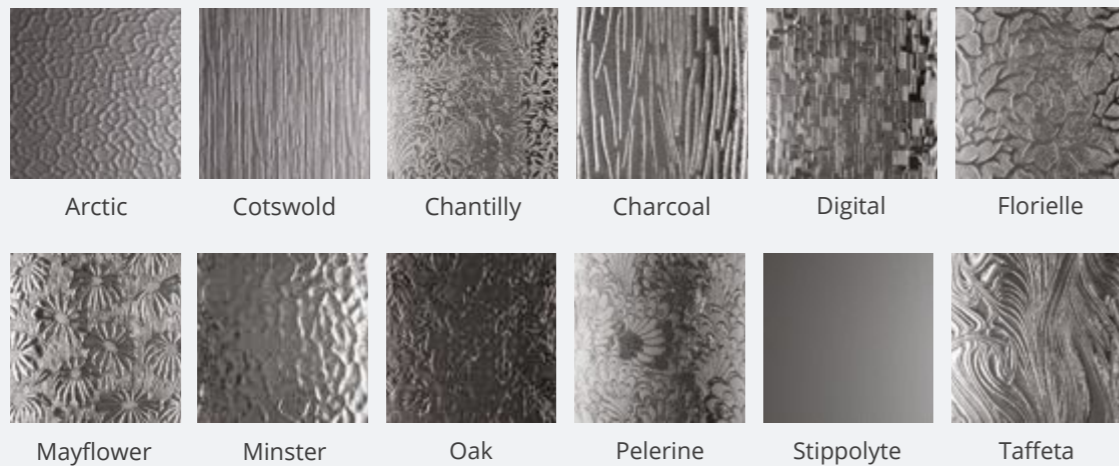

Purple

Black

FINISHING TRIMS

Stainless steel glass surround trims are available on most door designs and can be added to the inside and outside door panel faces, accentuating the glass and door design with a crisp, clean and contemporary finish.

AUTRANS 2

*Platinum Grey (RAL 7036) door and frame.
600mm stainless steel off-set bar handle.
Shown with stainless steel glazing trims.*

AVORIAZ 1

*Iron Grey (RAL 7011) door and standard white frame.
600mm stainless Steel off-set bar handle.
Shown with stainless steel glazing trims.*

BACKING GLASS

A range of toughened Pilkington backing glass textures are available to choose from when specifying glass for your door.

Sandblasted Tahoe Fusion tiles available with either Red, Green, Purple or Black bevels.