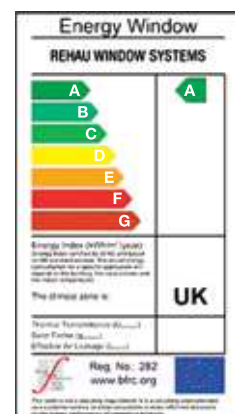

Saving energy, cutting costs

Windows are now assessed with an easy to recognise A-G Energy rating, similar to that used on household appliances like fridges, dishwashers and washing machines. For any technical requirements, their 'U' value can also be made available.

Windows manufactured from REHAU systems can proudly display the Energy Saving Recommended logo because they meet the highest A-C ratings (further information is available at www.bfrc.org). REHAU's uPVC windows, when installed with the appropriate glazing unit, also comply with the latest building regulations and score highly

on the energy assessment needed should you wish to sell your home.

REHAU's commitment goes beyond just producing energy efficient windows in the most environmentally friendly way possible.

They are also one of the leading manufacturers of renewable energy-systems and their product range includes ground to air heat exchangers, ground source energy probes and rainwater conservation tanks supplied to both domestic and commercial sectors.